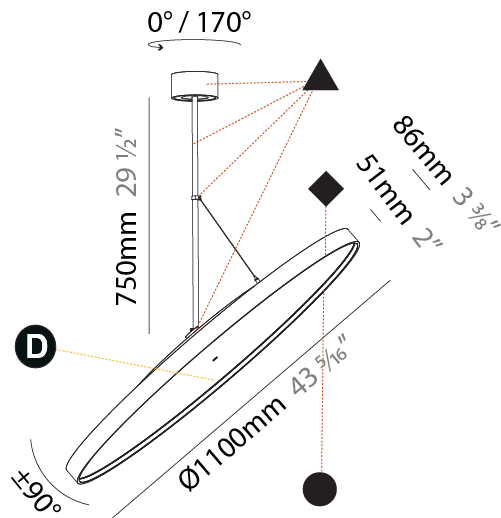

GENERAL

Series: Sign Diva Flex
Subseries: Sign Diva Flex Korona
Partner: Prolicht
Division: Architectural
Installation: Suspension
Product Type: Pendant
Mounting Location: Ceiling
Light Distribution: Adjustable

PHYSICAL

Diameter (mm): 1100
Diameter (in): 43 5/16
Height (mm): 870
Height (in): 34 1/4
Weight (kg): 15.3
Weight (lbs): 33.66
Diffuser: PMMA - Opal / Micro-Prism / Sparkling Secret / Vintage Industrial
Fixture Finish: SSR / BKV / CWI / CRY / HAB / UFT / ITA / RUA / FTG / MYG / LOD / PUS / FRO / FUP / KIA / POP / BLS / SPG / MEY / GOH / CHC / COM / ABZ / JAG / OBR / MOS / ROR
Fixture Material: PMMA / Extruded Aluminum / Steel

ELECTRICAL

Lamp Type: LED (Zhaga Standard)
Input Wattage (W): 145
Total Output Wattage (W): 135
Dimming: Tri-Mode (Non-Dimming and Phase Dimming (120Vac only) and 0-10V Dimming)
Driver Included: Yes
Driver Location: Integrated
Driver Type: Constant Current - Universal
Driver Class: Class 2
Input Voltage (V): 120 - 277
Constant Current (MA): 600

LED

Color Temperature (°K): 2700 / 3000 / 3500 / 4000
Max. Delivered Lumen (lm): 16002 / 17172 / 19937 / 20344
Nominal Lumen (lm): 18992 / 20305 / 23575 / 24056
CRI: >90 CRI
Lamp Life (hrs): 50000

OPTICAL

Adjustability: Rotational 170°; Tilt 90°

RATINGS AND CERTIFICATIONS

Certified By: Certified for North American Standards
IP rating: IP20