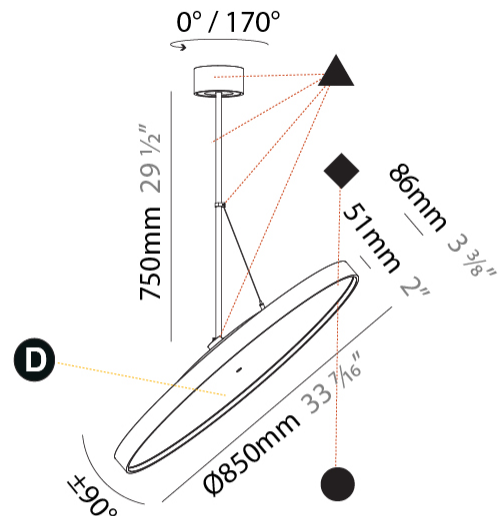

GENERAL

Series: Sign Diva Flex
Subseries: Sign Diva Flex Korona
Partner: Prolicht
Division: Architectural
Installation: Suspension
Product Type: Pendant
Mounting Location: Ceiling
Light Distribution: Adjustable

PHYSICAL

Diameter (mm): 850
Diameter (in): 33 7/16
Height (mm): 870
Height (in): 34 1/4
Weight (kg): 9
Weight (lbs): 19.8
Diffuser: [PMMA - Opal](#) / [Micro-Prism](#) / [Sparkling Secret](#) / [Vintage Industrial](#)
Fixture Finish: [SSR / BKV / CWI / CRY / HAB / UFT / ITA / RUA / FTG / MYG / LOD / PUS / FRO / FUP / KIA / POP / BLS / SPG / MEY / GOH / CHC / COM / ABZ / JAG / OBR / MOS / ROR](#)
Fixture Material: [PMMA](#) / [Extruded Aluminum](#) / [Steel](#)

ELECTRICAL

Lamp Type: LED (Zhaga Standard)
Input Wattage (W): 96.8
Total Output Wattage (W): 76.8
Dimming: [Tri-Mode (Non-Dimming and Phase Dimming (120Vac only) and 0-10V Dimming)](#)
Driver Included: Yes
Driver Location: Integrated
Driver Type: Constant Current - Universal
Driver Class: Class 2
Input Voltage (V): 120 - 277
Constant Current (MA): 600

LED

Color Temperature (°K): [2700](#) / [3000](#) / [3500](#) / [4000](#)
Max. Delivered Lumen (lm): [9094](#) / [9806](#) / [11385](#) / [13736](#)
Nominal Lumen (lm): [10753](#) / [11596](#) / [13461](#) / [13736](#)
CRI: >90 CRI
Lamp Life (hrs): 50000

OPTICAL

Adjustability: Rotational 170°; Tilt 90°

RATINGS AND CERTIFICATIONS

Certified By: Certified for North American Standards
IP rating: IP20