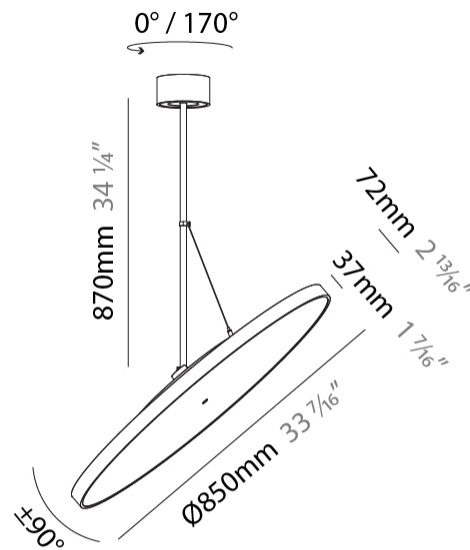

GENERAL

Series: Sign Diva Flex
Subseries: Sign Diva Flex
Partner: Prolicht
Division: Architectural
Installation: Suspension
Product Type: Pendant
Mounting Location: Ceiling
Light Distribution: Adjustable

PHYSICAL

Diameter (mm): 850
Diameter (in): 33 7/16
Height (mm): 870
Height (in): 34 1/4
Weight (kg): 9
Weight (lbs): 19.8
Diffuser: PMMA - Opal / Micro-Prism / Sparkling Secret / Vintage Industrial
Fixture Finish: SSR / BKV / CWI / CRY / HAB / UFT / ITA / RUA / FTG / MYG / LOD / PUS / FRO / FUP / KIA / POP / BLS / SPG / MEY / GOH / CHC / COM / ABZ / JAG / OBR / MOS / ROR
Fixture Material: PMMA / Extruded Aluminum / Steel

ELECTRICAL

Lamp Type: LED (Zhaga Standard)
Input Wattage (W): 96.8
Total Output Wattage (W): 76.8
Dimming: Tri-Mode (Non-Dimming and Phase Dimming (120Vac only) and 0-10V Dimming)
Driver Included: Yes
Driver Location: Integrated
Driver Type: Constant Current - Universal
Driver Class: Class 2
Input Voltage (V): 120 - 277
Constant Current (MA): 600

LED

Color Temperature (°K): 2700 / 3000 / 3500 / 4000
Max. Delivered Lumen (lm): 9094 / 9806 / 11385 / 11617
Nominal Lumen (lm): 10753 / 11596 / 13461 / 13736
CRI: >90 CRI
Lamp Life (hrs): 50000

OPTICAL

RATINGS AND CERTIFICATIONS

Certified By: Certified for North American Standards
IP rating: IP20